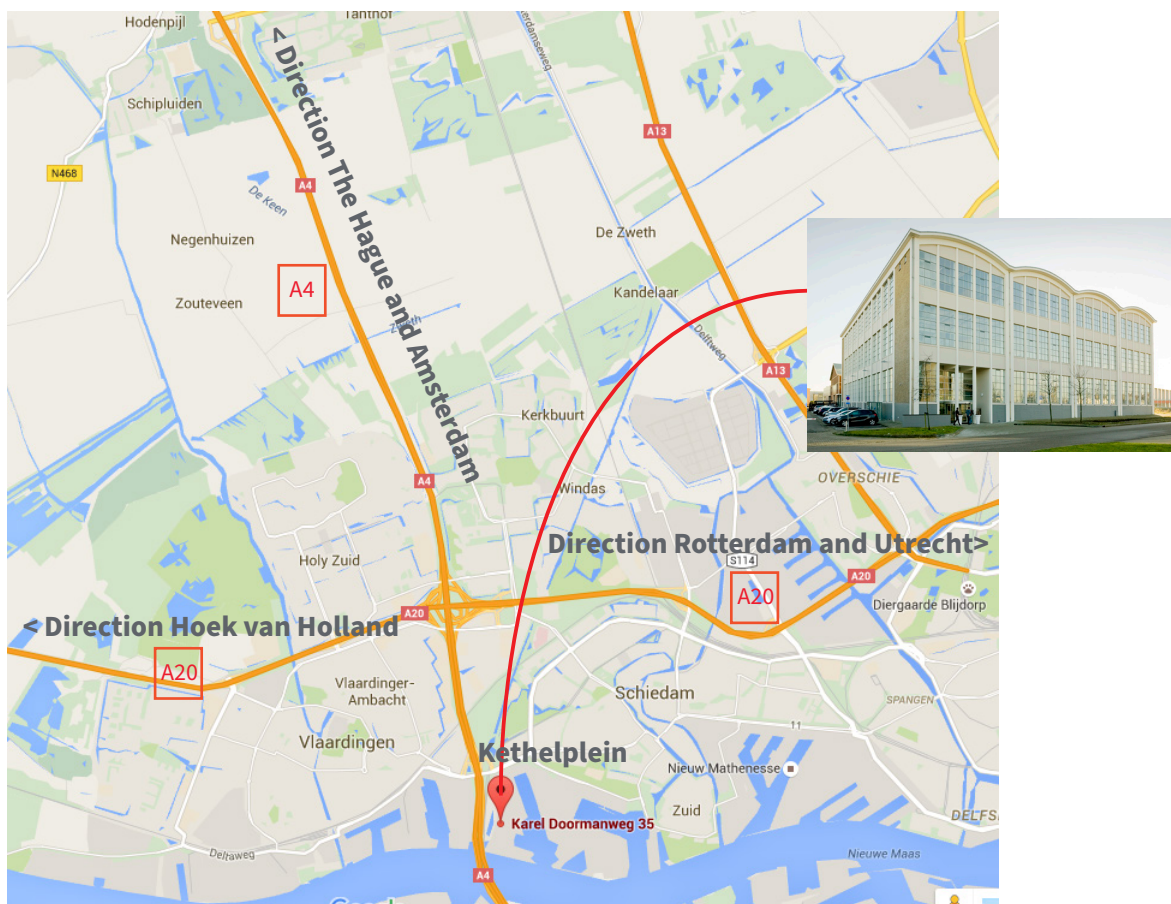

Route description

GustoMSC Schiedam office

By car

Coming from the North (Amsterdam, The Hague): Take motorway A4 in the direction of Rotterdam Havens. Leave the motorway A4 at exit 16 'Vlaardingen-Oost/Schiedam-West', just before the Benelux Tunnel. Turn left at the traffic lights. At the second traffic lights turn right (Karel Doormanweg) and follow the signs "havens 561 -580". Take the third street on the right. Our office is on the left hand side.

Coming from the East (Rotterdam, Utrecht): Take motorway A20 in the direction of Schiedam. At intersection 'Kethelplein' take motorway A4 (Ring West) in the direction of Schiedam-Noord/Europoort/Zierikzee. Leave the motorway A4 at exit 16 'Vlaardingen-Oost/Schiedam-West', just before the Benelux Tunnel. Turn left at the traffic lights. At the second traffic lights turn right (Karel Doormanweg) and follow the signs "havens 561 -580". Take the third street on the right. Our office is on the left hand side.

Coming from the South (Dordrecht): Follow motorway A15 in the direction of Schiedam. At intersection 'Benelux' take motorway A4 in the direction of 'Hoek van Holland / Vlaardingen' (right-hand tube of the Benelux Tunnel). Take exit 16 'Vlaardingen-Oost / Schiedam-West', immediately after you have left the Benelux Tunnel. Turn left at the traffic lights. At the second traffic lights turn right (Karel Doormanweg) and follow the signs "havens 561 -580". Take the third street on the right. Our office is on the left hand side.